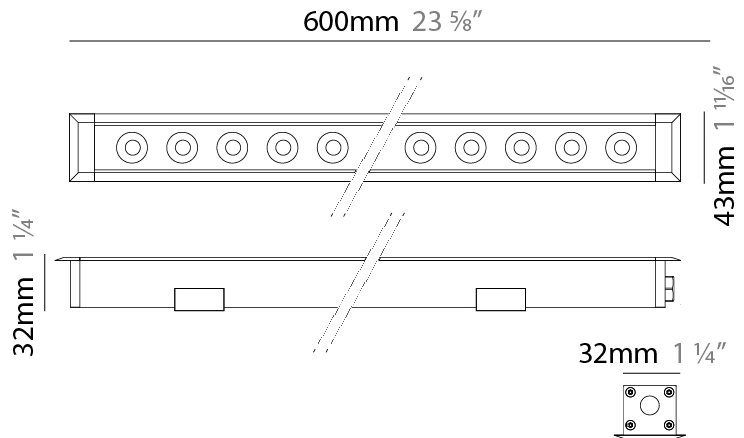

PROJECT	_____
TYPE	_____
SPECIFIER	_____
QUANTITY	_____
DATE	_____

MINI CORNICHE RECESSED

E91638- _____ - _____
base number   Finish   Lens
                         Options   Options

1. To build a product code in our configurator select the specify button on the base model # product page
2. To build a manual product code on this datasheet choose from the options listed below in blue font and add the suffix to the base model #

GENERAL

Series: Mini Corniche
Brand: Platek
Division: Exterior
Mounting Type: Recessed
Mounting Location: In-Ground
Subcategory: Walk Over

PHYSICAL

Shape: Rectangle
Length (mm): 620
Length (in): 24 7/16
Width (mm): 43
Width (in): 1 11/16
Depth (mm): 32
Depth (in): 1 1/4
Light Distribution: Uplight
Diffuser: Tempered Glass - 5mm / 3/16" thick
Gasket: Gore-Tex valve to prevent condensation
Fixture Finish: BLK / WHI / GRY / COR / ANT / BRZ
Fixture Material: Extruded Aluminum

ELECTRICAL

Lamp Type: LED
Total Output Wattage (W): 23
Dimming: Bluetooth technology or DMX
Control Gear: DMX
Driver Included: No
Driver Location: Remote
Driver Type: Constant Current - Universal
Driver Class: Class 2
Input Voltage (V): 120 - 277
Constant Current (MA): 500

LED

Number of LEDs: 16
Color Temperature (°K): RGBW
CRI: >80 CRI
Lamp Life (hrs): 60000
Special LEDs offerings: RGBW

OPTICAL

Optic°: 28 / 47 / ELL

RATINGS AND CERTIFICATIONS

Certified By: Certified for North American Standards
IP rating: IP67
IK Rating: IK07
Bug Rating: B1 U0 G0