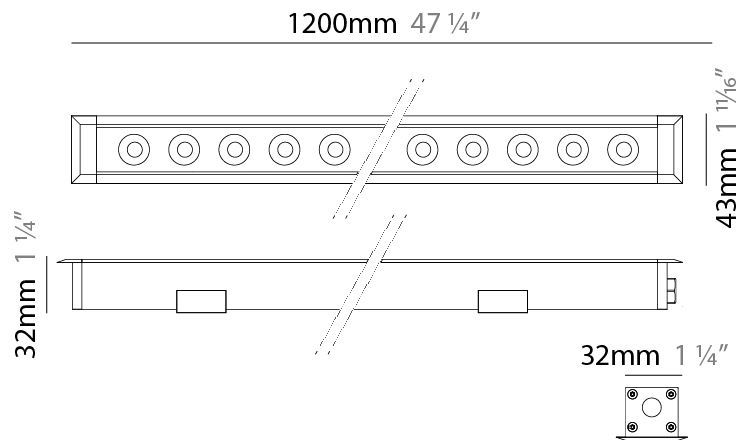

PROJECT
TYPE
SPECIFIER
QUANTITY
DATE

MINI CORNICHE RECESSED

E91639-

base number   Finish Options   Lens Options

1. To build a product code in our configurator select the specify button on the base model # product page
2. To build a manual product code on this datasheet choose from the options listed below in blue font and add the suffix to the base model #

GENERAL

Series: Mini Corniche
Brand: Platek
Division: Exterior
Mounting Type: Recessed
Mounting Location: In-Ground
Subcategory: Walk Over

PHYSICAL

Shape: Rectangle
Length (mm): 1220
Length (in): 48 1/2
Width (mm): 43
Width (in): 1 5/8
Height (mm): 32
Height (in): 1 1/4
Light Distribution: Uplight
Screws: A4 stainless steel
Diffuser: Clear tempered glass
Gasket: Gore-Tex valve to prevent condensation
Fixture Finish: [BLK / WHI / GRY / COR / ANT / BRZ](#)
Fixture Material: Extruded Aluminum

ELECTRICAL

Lamp Type: LED
Total Output Wattage (W): 46
Dimming: Bluetooth technology or DMX
Control Gear: DMX
Driver Included: No
Driver Location: Remote
Driver Type: Constant Current - Universal
Driver Class: Class 2
Input Voltage (V): 120 - 277
Constant Current (MA): 500

LED

Number of LEDs: 32
Color Temperature (°K): RGBW
CRI: >80 CRI
Lamp Life (hrs): 60000
Special LEDs offerings: RGBW

OPTICAL

Optic°: [26 / 47 / ELL](#)

RATINGS AND CERTIFICATIONS

Certified By: Certified for North American Standards
IP rating: IP67
IK Rating: IK07
Bug Rating: B1 U0 G0